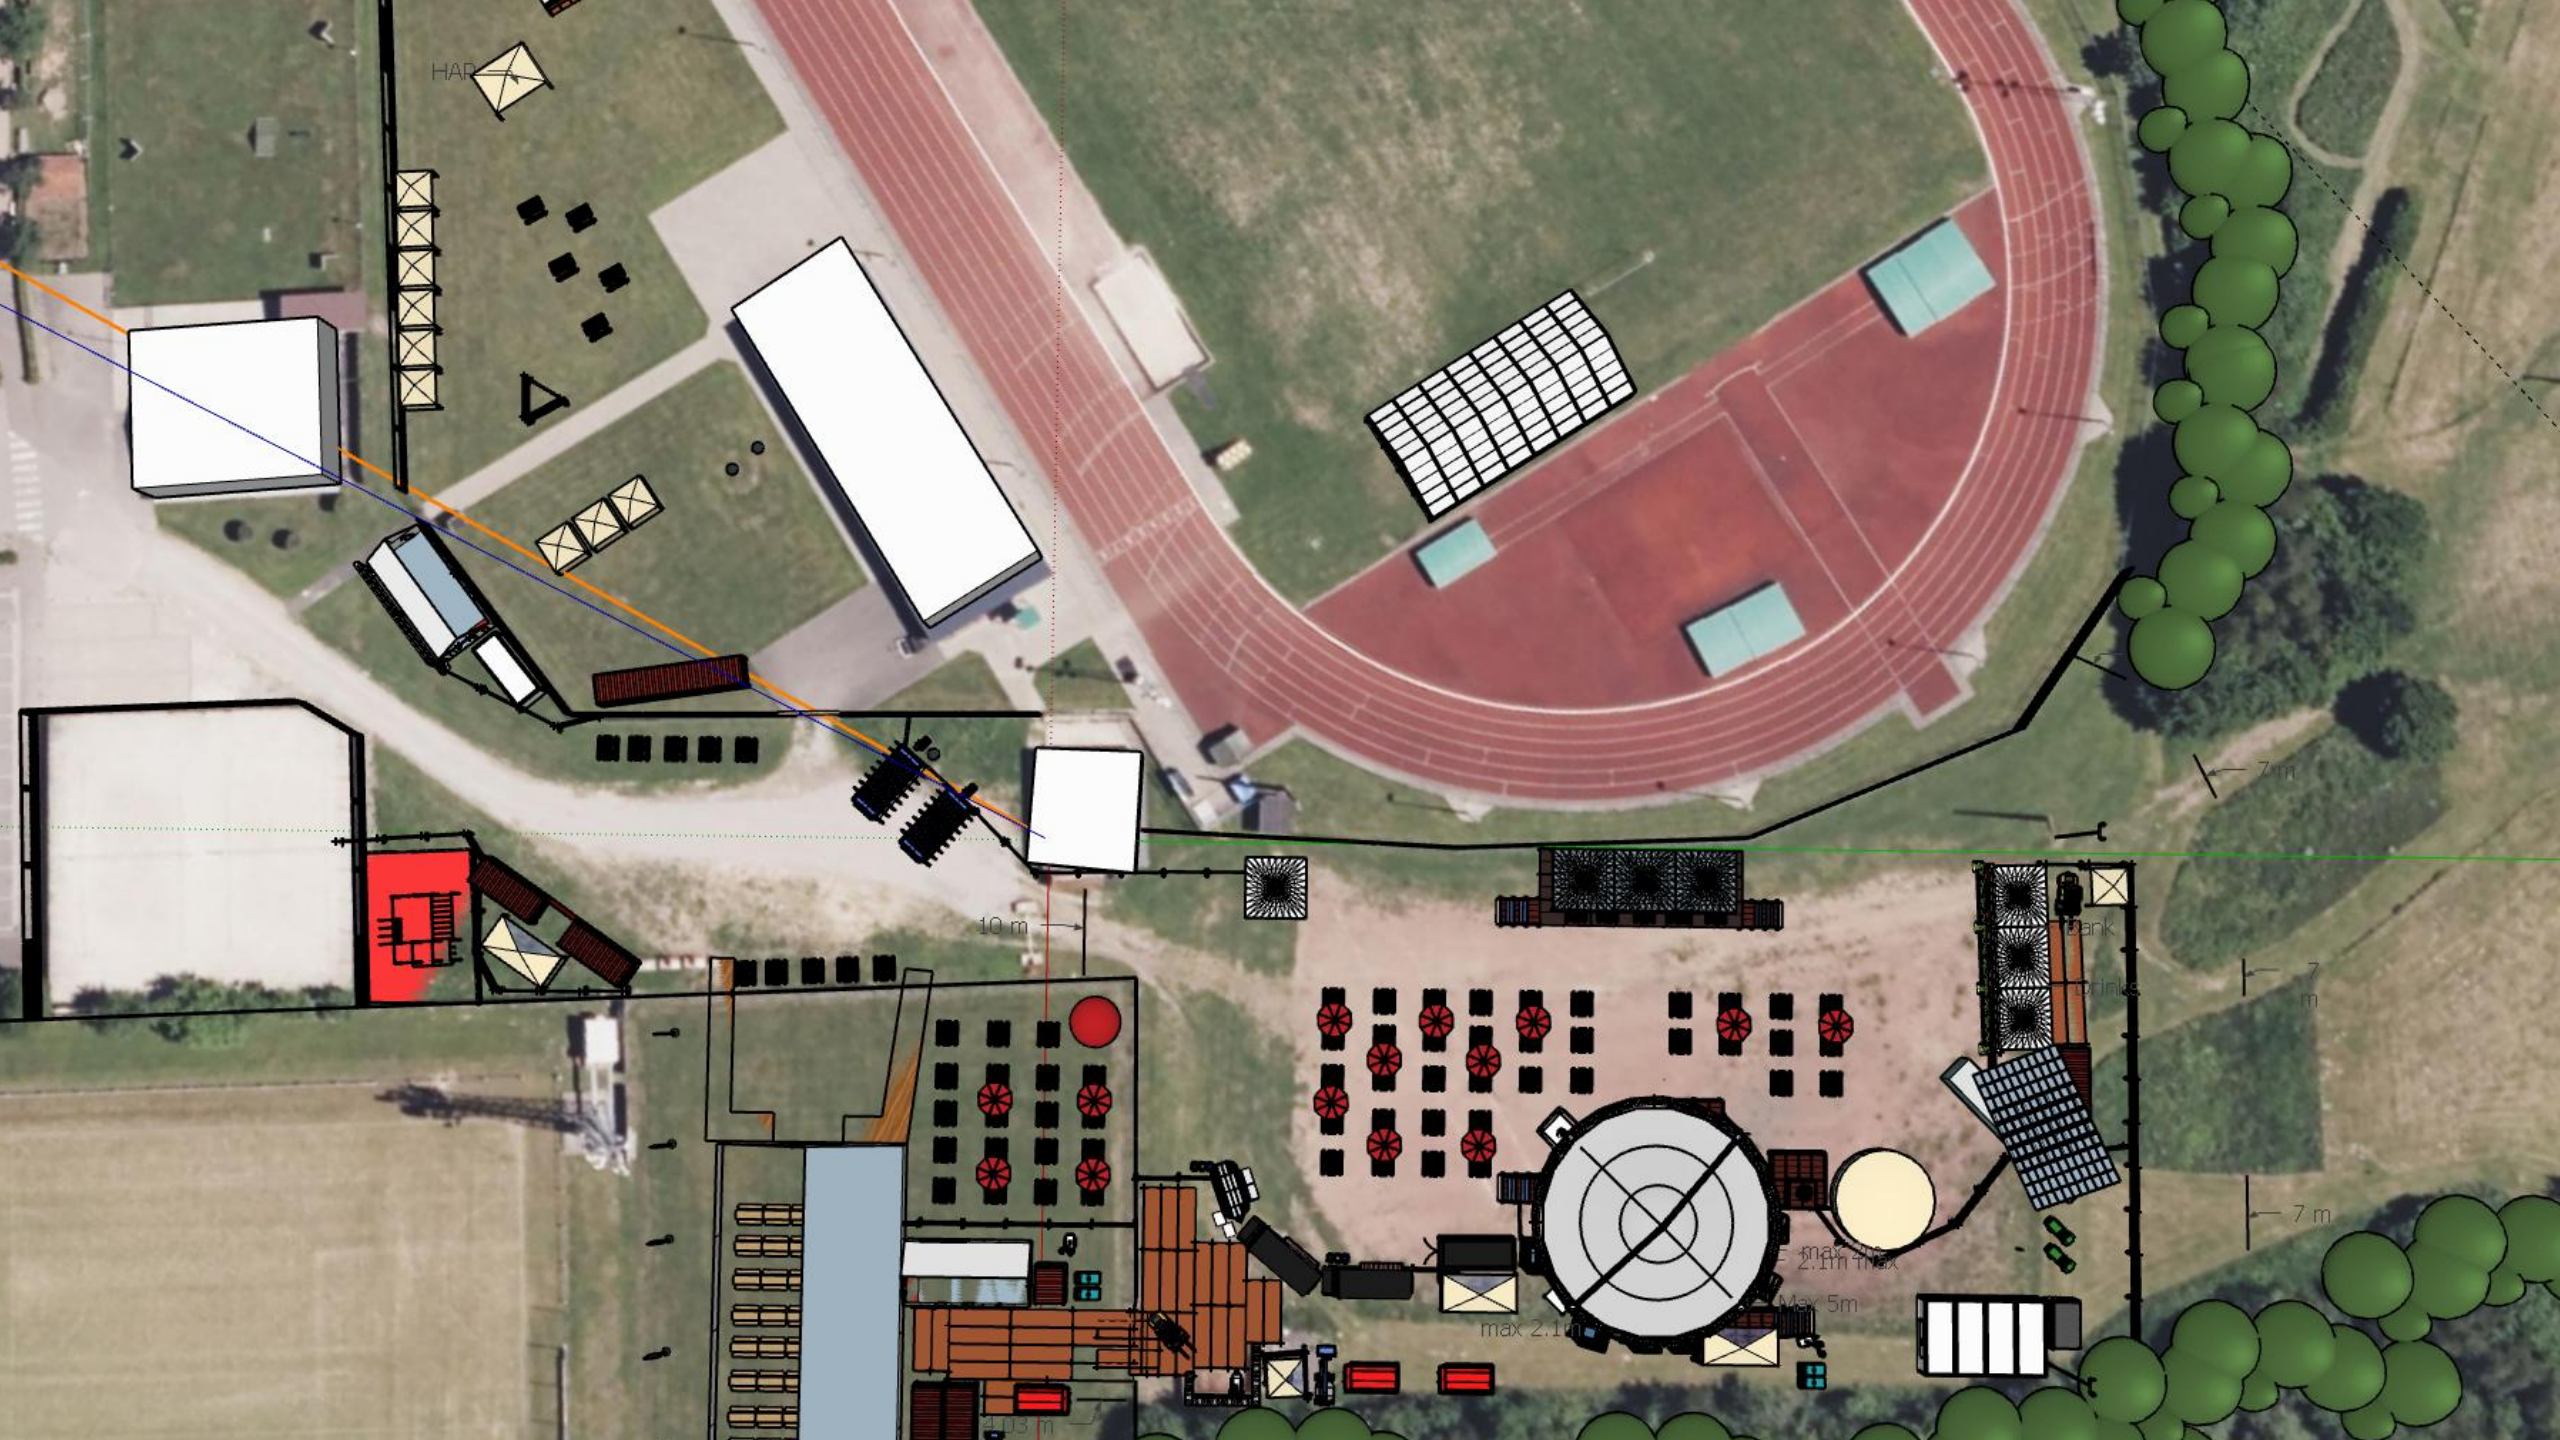

Special Olympics Village

**Special
Olympics**
Belgium

HAR

10 m

7 m

7 m

7 m

max 2.1m