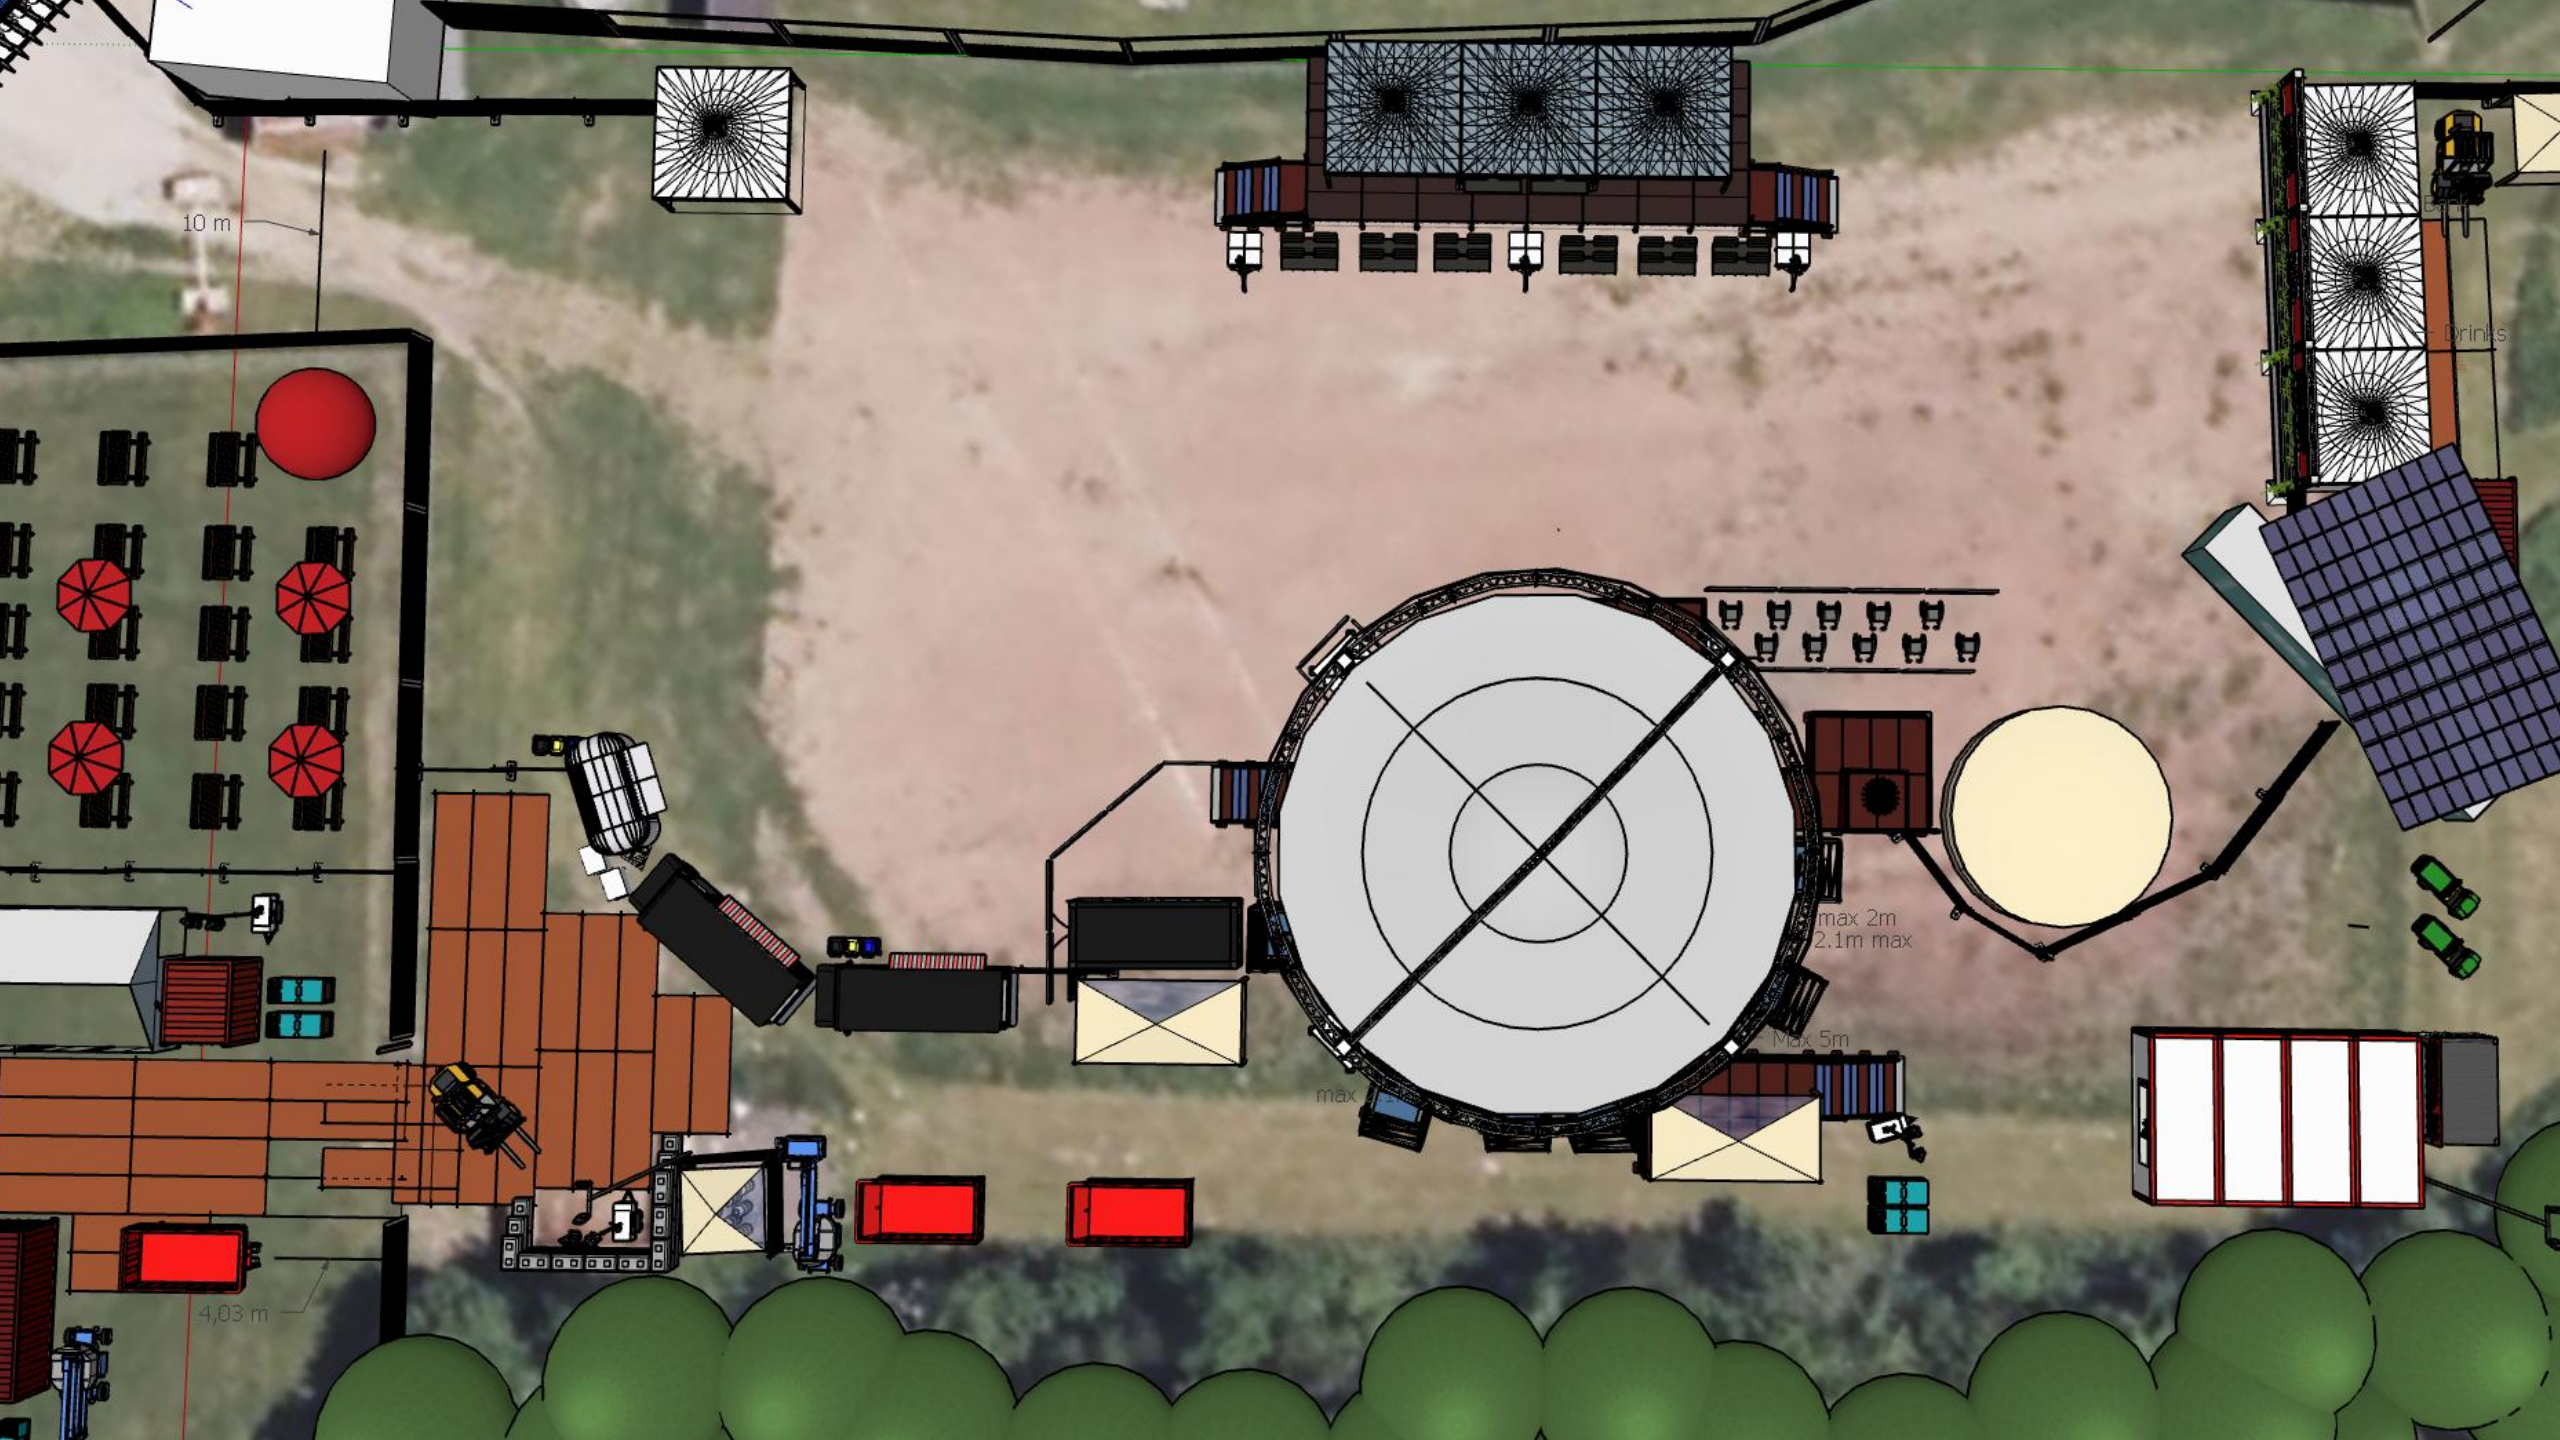

10 m

drinks

max 2m
2.1m max

Max 5m

max

4,03 m